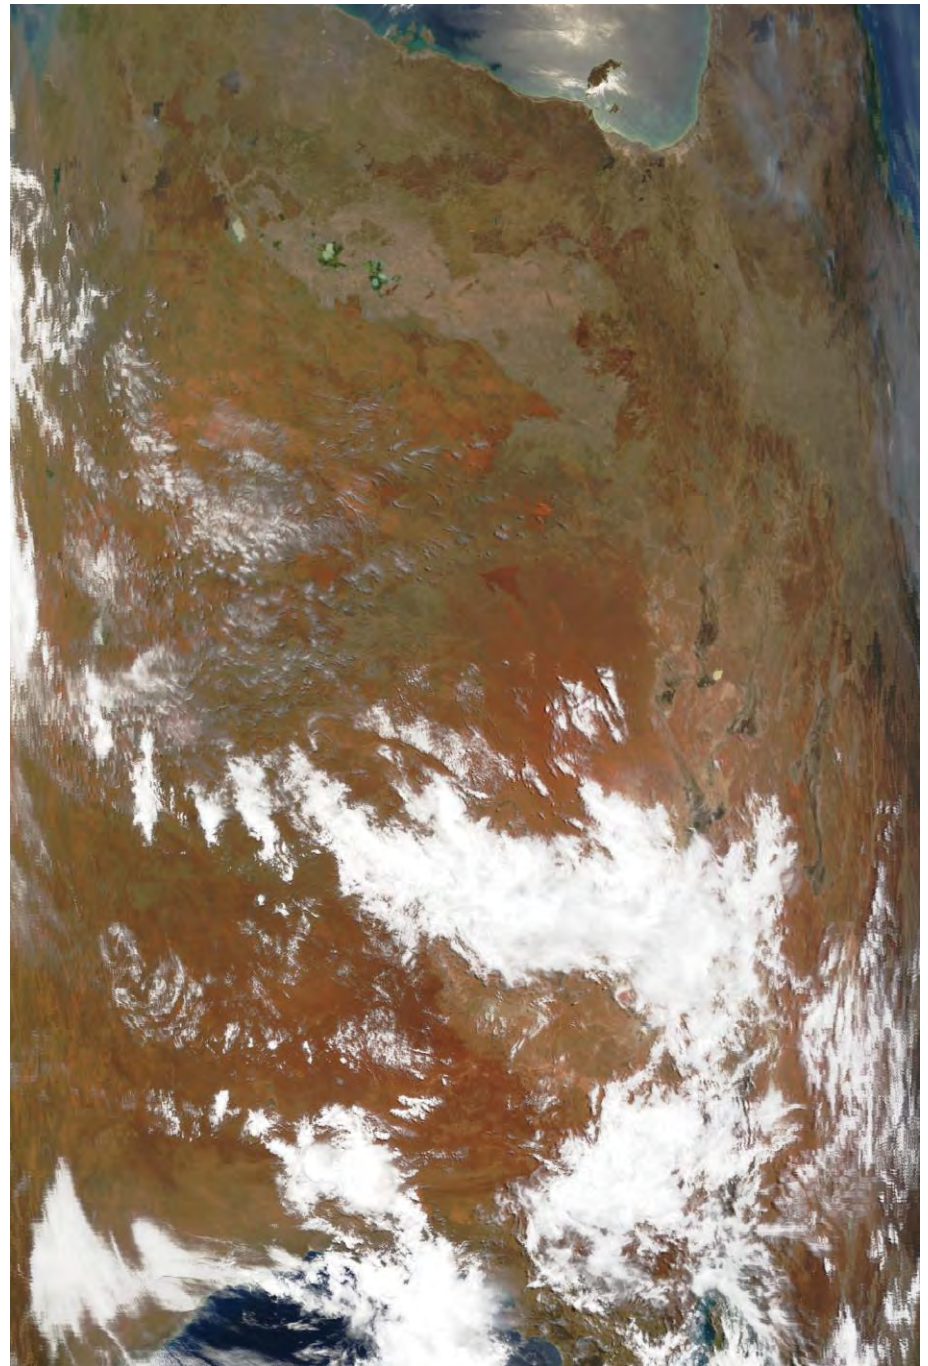

**Sample MODIS granules over Australia**

Terra, 8 Dec 2000, 0210 UTC

Tropical Cyclone Sam

Terra, 15 May 2001, 0225 UTC

Drought in Southwest WA

Terra, 1 Nov 2001, 0115 UTC

Fires and Smoke in QLD

Terra, 31 Dec 2001, 0000 UTC

Fires and Smoke in NSW

Terra, 5 Mar 2002, 0135 UTC

Flooding in Northwest WA

Terra, 4 May 2002, 0025 UTC

Fires and Smoke in VIC/TAS

Terra, 1 July 2002, 0100 UTC  
Surface features SA/NSW/QLD

Aqua, 25 Sep 2002, 0450 UTC  
Ruang Volcano and Sunlint

Terra, 30 May 2002, 0240 UTC

WA Coast