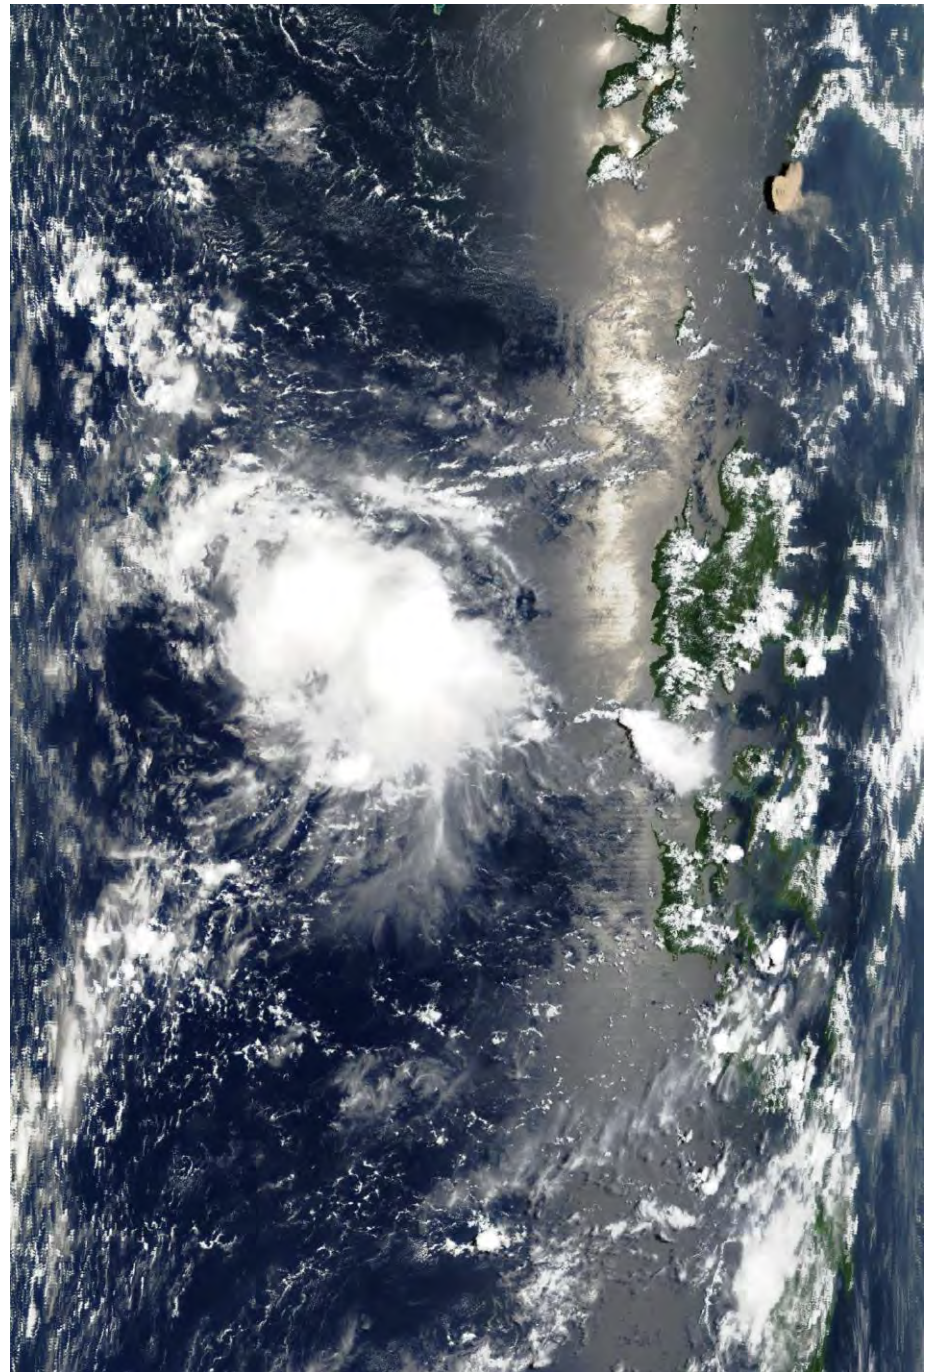

**Sample MODIS granules over Australia**

Terra, 8 Dec 2000, 0210 UTC

Tropical Cyclone Sam

Terra, 15 May 2001, 0225 UTC

Drought in Southwest WA

Terra, 1 Nov 2001, 0115 UTC

Fires and Smoke in QLD

Terra, 31 Dec 2001, 0000 UTC

Fires and Smoke in NSW

Terra, 5 Mar 2002, 0135 UTC

Flooding in Northwest WA

Terra, 4 May 2002, 0025 UTC

Fires and Smoke in VIC/TAS

Terra, 1 July 2002, 0100 UTC  
Surface features SA/NSW/QLD

Aqua, 25 Sep 2002, 0450 UTC  
Ruang Volcano and Sunlint

Terra, 30 May 2002, 0240 UTC

WA Coast