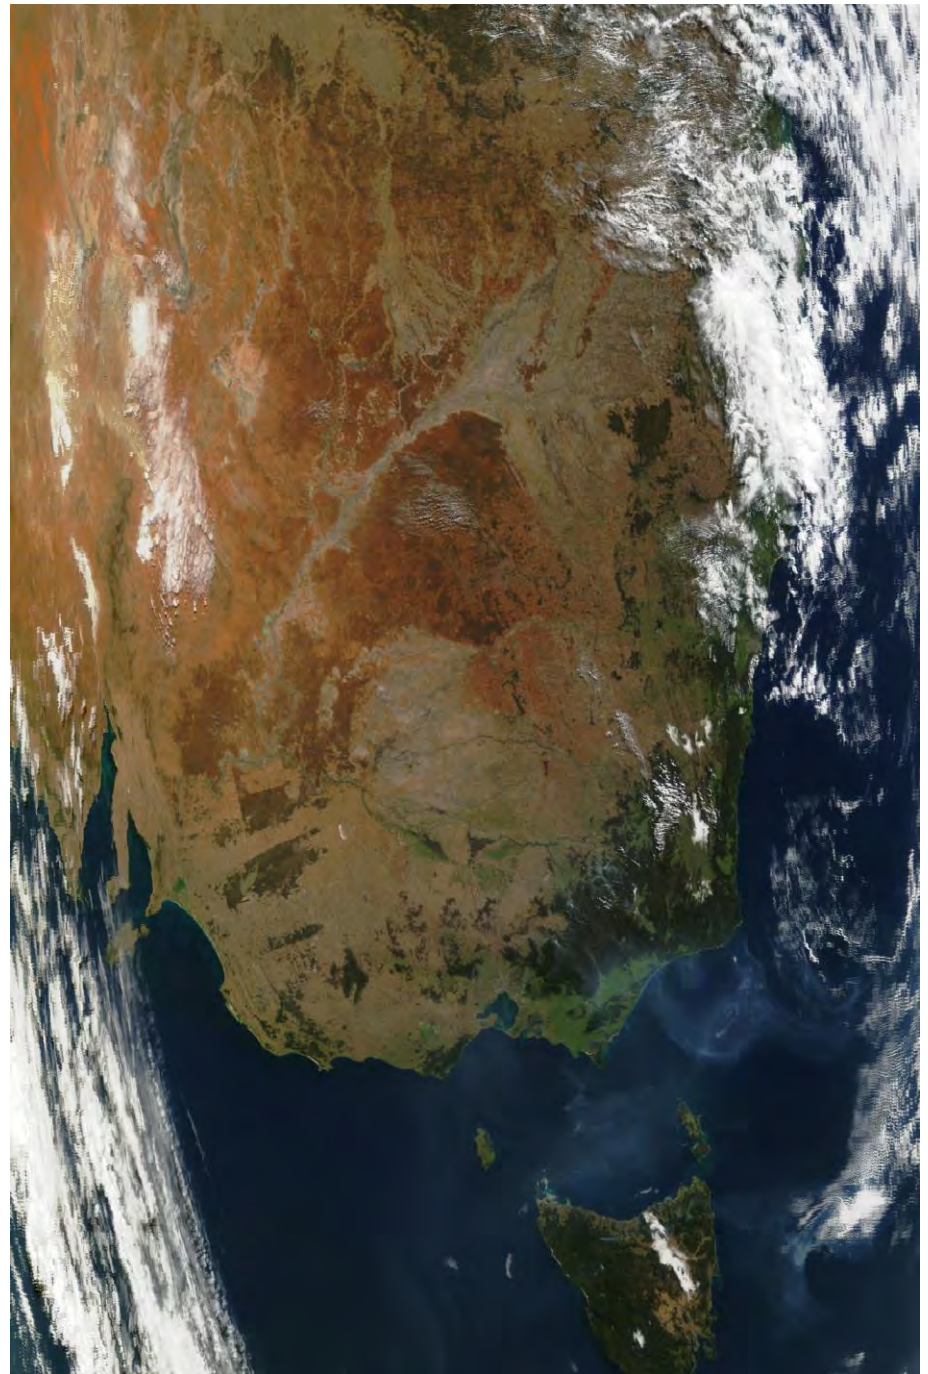

**Sample MODIS granules over Australia**

Terra, 8 Dec 2000, 0210 UTC

Tropical Cyclone Sam

Terra, 15 May 2001, 0225 UTC

Drought in Southwest WA

Terra, 1 Nov 2001, 0115 UTC

Fires and Smoke in QLD

Terra, 31 Dec 2001, 0000 UTC

Fires and Smoke in NSW

Terra, 5 Mar 2002, 0135 UTC

Flooding in Northwest WA

Terra, 4 May 2002, 0025 UTC

Fires and Smoke in VIC/TAS

Terra, 1 July 2002, 0100 UTC  
Surface features SA/NSW/QLD

Aqua, 25 Sep 2002, 0450 UTC  
Ruang Volcano and Sunlint

Terra, 30 May 2002, 0240 UTC

WA Coast