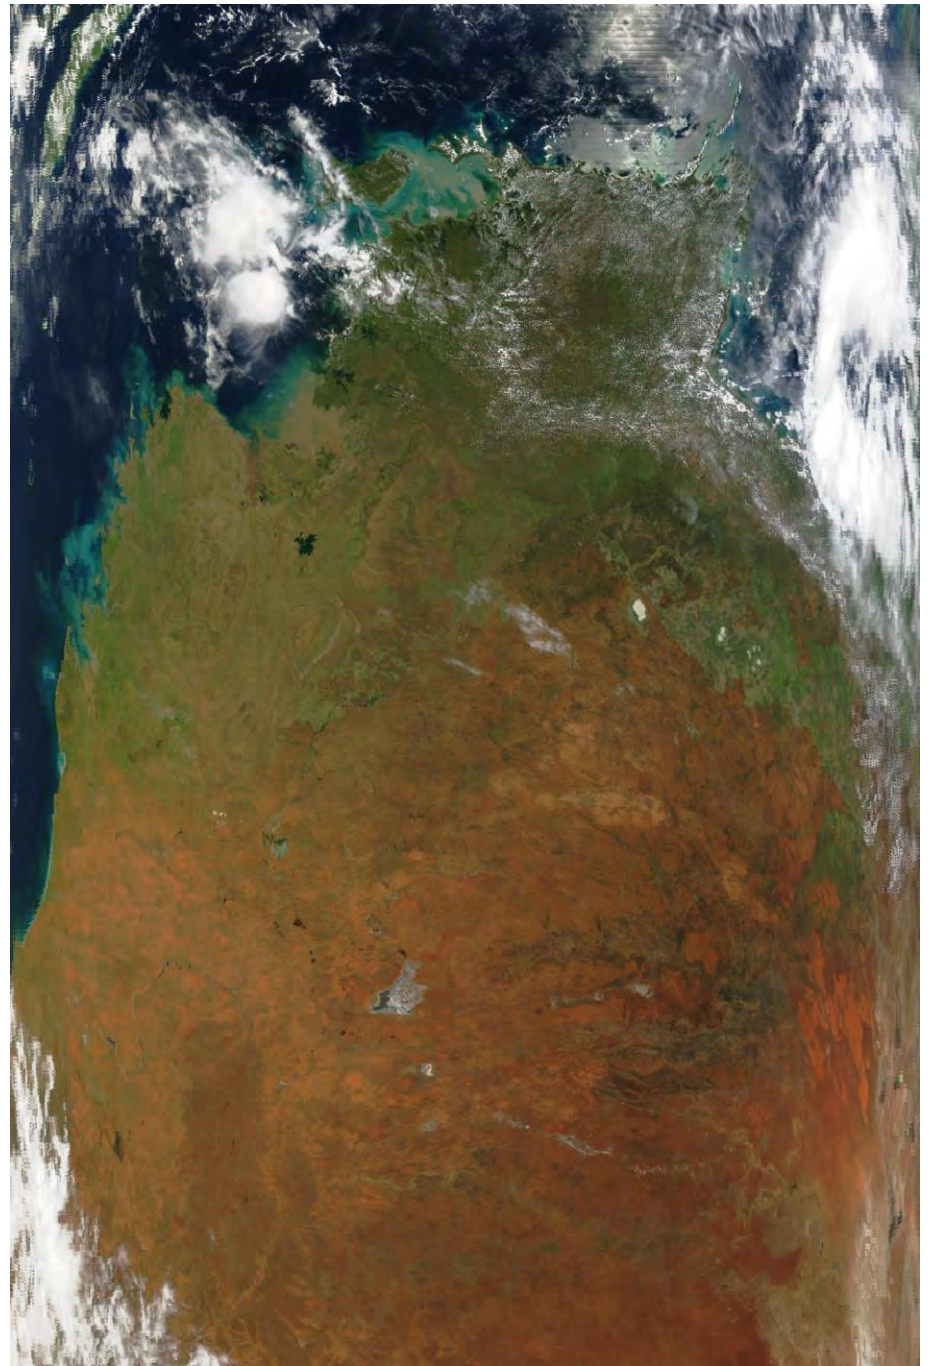

**Sample MODIS granules over Australia**

Terra, 8 Dec 2000, 0210 UTC

Tropical Cyclone Sam

Terra, 15 May 2001, 0225 UTC

Drought in Southwest WA

Terra, 1 Nov 2001, 0115 UTC

Fires and Smoke in QLD

Terra, 31 Dec 2001, 0000 UTC

Fires and Smoke in NSW

Terra, 5 Mar 2002, 0135 UTC

Flooding in Northwest WA

Terra, 4 May 2002, 0025 UTC

Fires and Smoke in VIC/TAS

Terra, 1 July 2002, 0100 UTC  
Surface features SA/NSW/QLD

Aqua, 25 Sep 2002, 0450 UTC  
Ruang Volcano and Sunlint

Terra, 30 May 2002, 0240 UTC

WA Coast