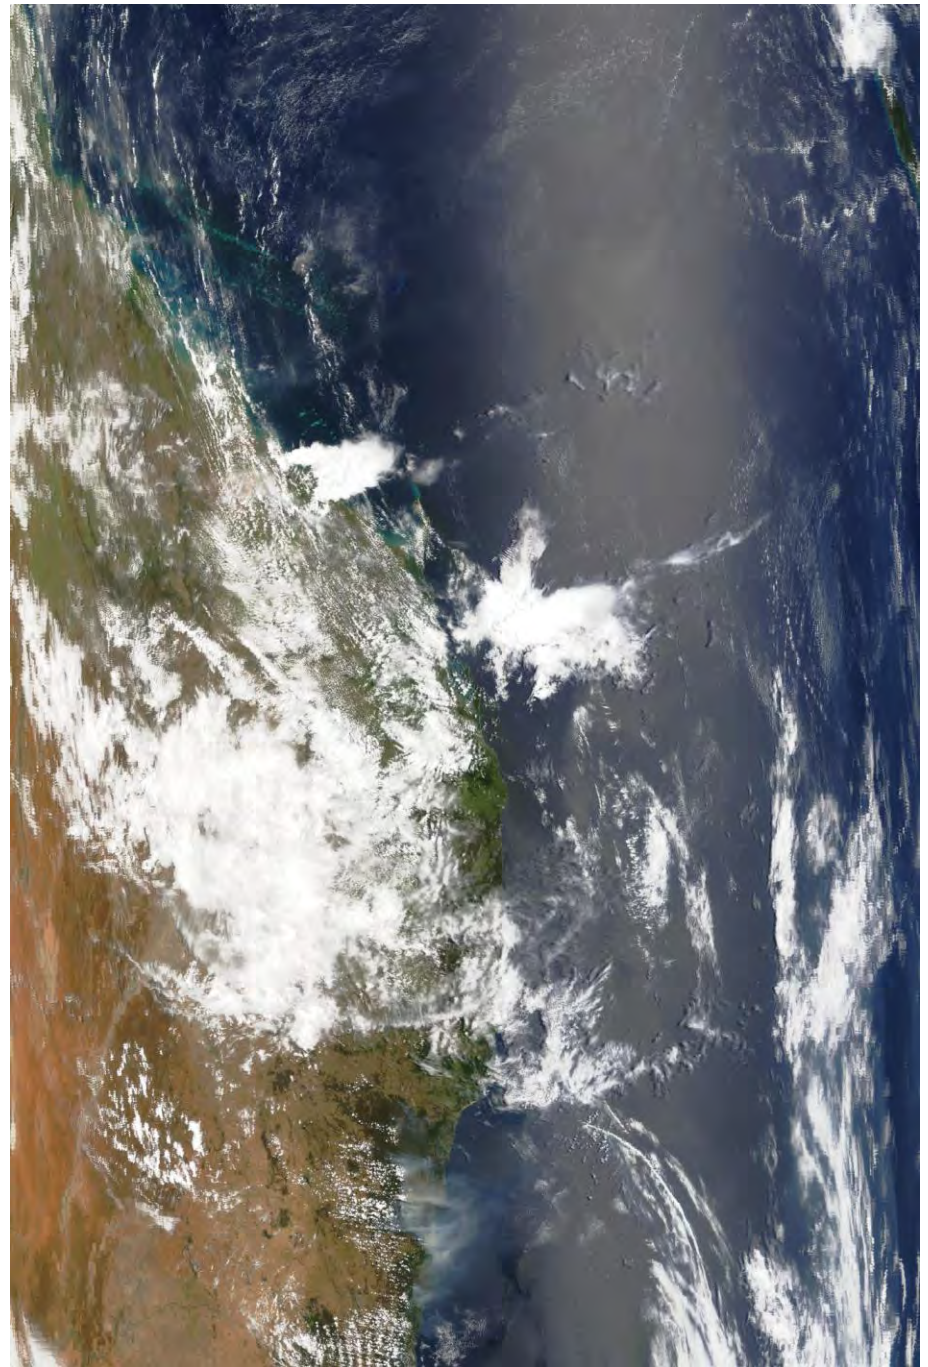

**Sample MODIS granules over Australia**

Terra, 8 Dec 2000, 0210 UTC

Tropical Cyclone Sam

Terra, 15 May 2001, 0225 UTC

Drought in Southwest WA

Terra, 1 Nov 2001, 0115 UTC

Fires and Smoke in QLD

Terra, 31 Dec 2001, 0000 UTC

Fires and Smoke in NSW

Terra, 5 Mar 2002, 0135 UTC

Flooding in Northwest WA

Terra, 4 May 2002, 0025 UTC

Fires and Smoke in VIC/TAS

Terra, 1 July 2002, 0100 UTC  
Surface features SA/NSW/QLD

Aqua, 25 Sep 2002, 0450 UTC  
Ruang Volcano and Sunlint

Terra, 30 May 2002, 0240 UTC

WA Coast